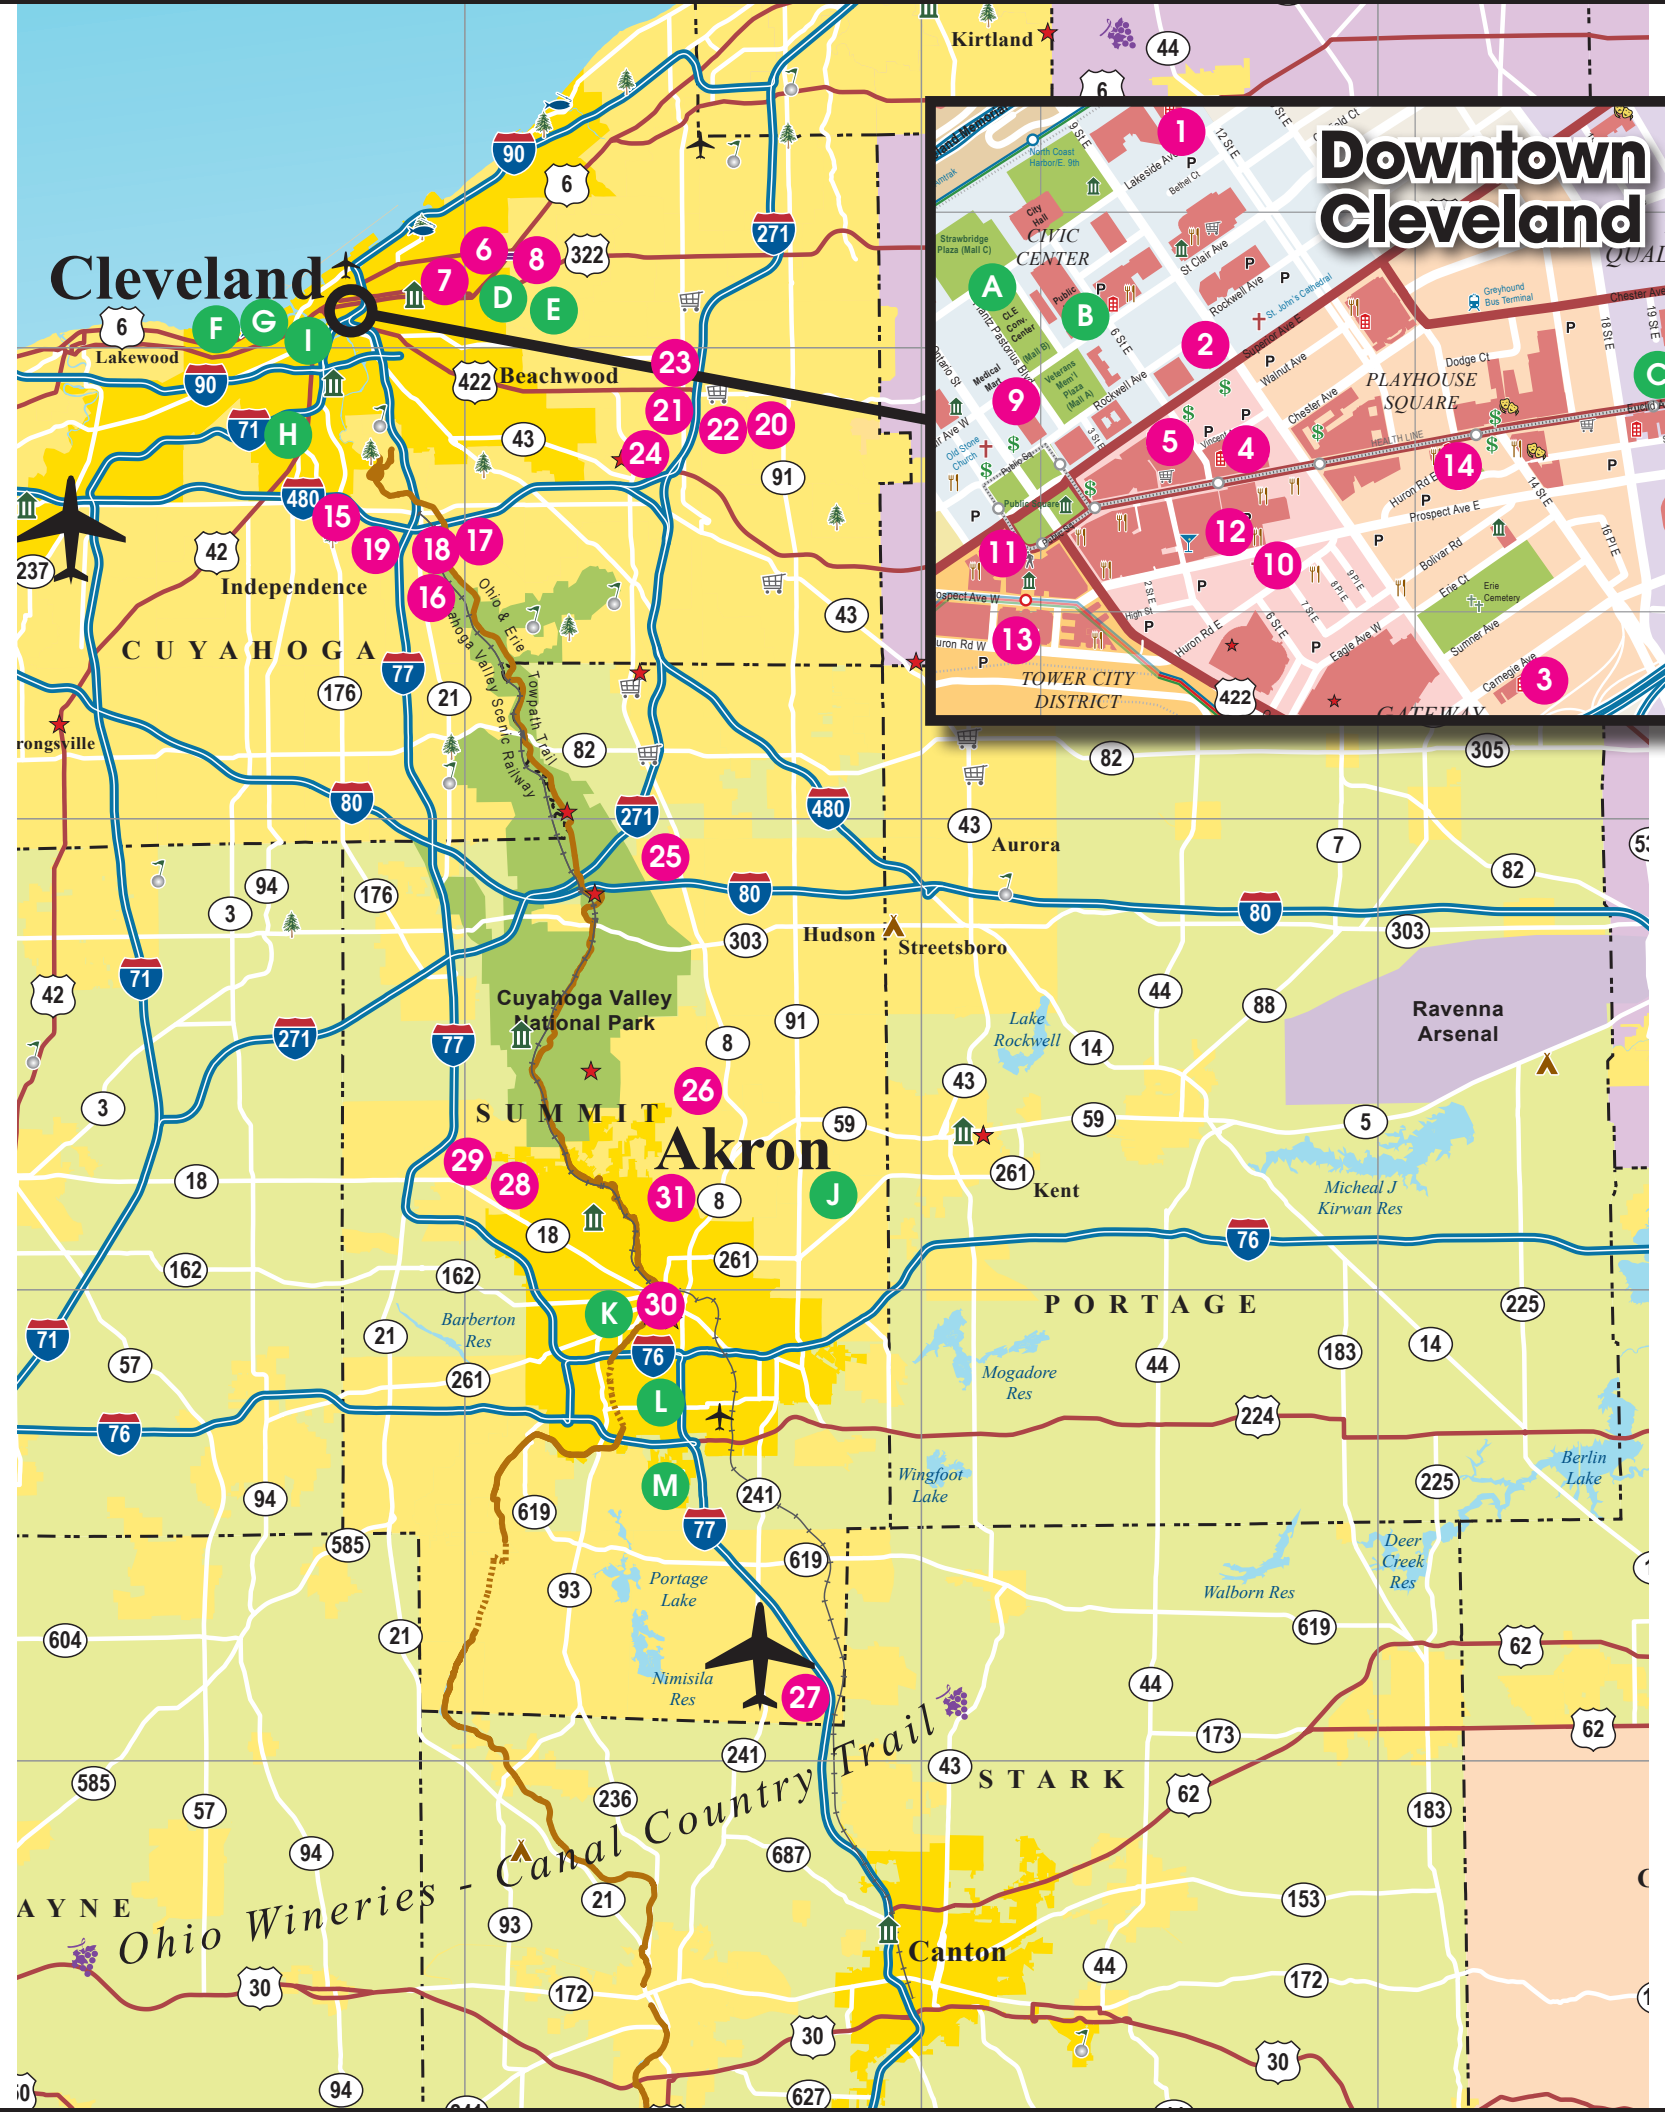

DOWNTOWN CLEVELAND HOTELS

- 1 - Doubletree by Hilton Cleveland Downtown
- 2 - Hampton Inn Cleveland Downtown
- 3 - Hilton Garden Inn Cleveland Downtown
- 4 - Holiday Inn Express Cleveland Downtown
- 5 - Hyatt Regency Cleveland at The Arcade
- 6 - InterContinental Hotel & Conference Center Cleveland
- 7 - InterContinental Suites Cleveland
- 8 - Courtyard by Marriott University Circle
- 9 - Cleveland Marriott Downtown at Key Center
- 10 - Radisson Hotel Cleveland Gateway
- 11 - Renaissance Cleveland Hotel
- 12 - Residence Inn by Marriott Cleveland Downtown
- 13 - The Ritz-Carlton, Cleveland
- 14 - Wyndham Cleveland at PlayhouseSquare

INDEPENDENCE HOTELS

- 15 - Courtyard by Marriott Independence
- 16 - Doubletree by Hilton Cleveland/Independence
- 17 - Embassy Suites Cleveland Rockside
- 18 - Holiday Inn Cleveland South Independence
- 19 - Hyatt Place Cleveland/Independence

BEACHWOOD HOTELS

- 20 - Courtyard by Marriott Beachwood
- 21 - Embassy Suites Beachwood
- 22 - Fairfield Inn & Suites Beachwood
- 23 - DoubleTree by Hilton Cleveland East/Beachwood
- 24 - Cleveland Marriott East

AKRON AREA HOTELS

- 25 - Clarion Inn and Conference Center Hudson
- 26 - Courtyard by Marriott Akron/Stow
- 27 - Hilton Garden Inn Akron Canton Airport
- 28 - Hilton Akron Fairlawn
- 29 - Holiday Inn Akron West
- 30 - Ramada Plaza Hotel Akron
- 31 - Sheraton Suites Akron/Cuyahoga Falls

CLEVELAND VENUES

- **A** - Cleveland Convention Center
  300 Lakeside Avenue • Cleveland, Ohio 44114
- **B** - Public Hall
  500 Lakeside Avenue East • Cleveland, Ohio 44114
- **C** - Cleveland State University
  2121 Euclid Avenue • Cleveland, Ohio 44115
- **D** - Case Western Reserve University
  10900 Euclid Avenue • Cleveland, Ohio 44106
- **E** - CWRU Adelbert Gym
  2128 Adelbert Road • Cleveland, Ohio 44106
- **F** - Edgewater Park/Yacht Club
  6700 Memorial Shoreway NW • Cleveland, Ohio 44102
- **G** - Whiskey Island, Wendy Park
  2800 Whiskey Island • Cleveland, Ohio 44102
- **H** - Brookside Park, Cleveland Metroparks
  John Nagy Boulevard off of Ridge Road entrance
  Cleveland, Ohio 44109
- **I** - Rivergate Park
  1785 Merwin Avenue • Cleveland, Ohio 44113

AKRON AREA VENUES

- **J** - Summit County Fairgrounds
  229 East Howe Road • Tallmadge, Ohio 44278
- **K** - University of Akron
  302 Buchtel Commons • Akron, Ohio 44325
- **L** - Firestone Stadium
  1575 Firestone Parkway • Akron, Ohio 44301
- **M** - Firestone Country Club
  452 East Warner Road • Akron, Ohio 44319

DRIVING DISTANCES

Downtown Cleveland to Downtown Akron	39 miles/62.7 km
Independence to Downtown Cleveland	8 miles/12.8 km
Independence to Downtown Akron	31 miles/49.8 km
Beachwood to Downtown Cleveland	17 miles/27.3 km
Beachwood to Downtown Akron	28 miles/45 km
University Circle to Downtown Cleveland	4.5 miles/7.2 km